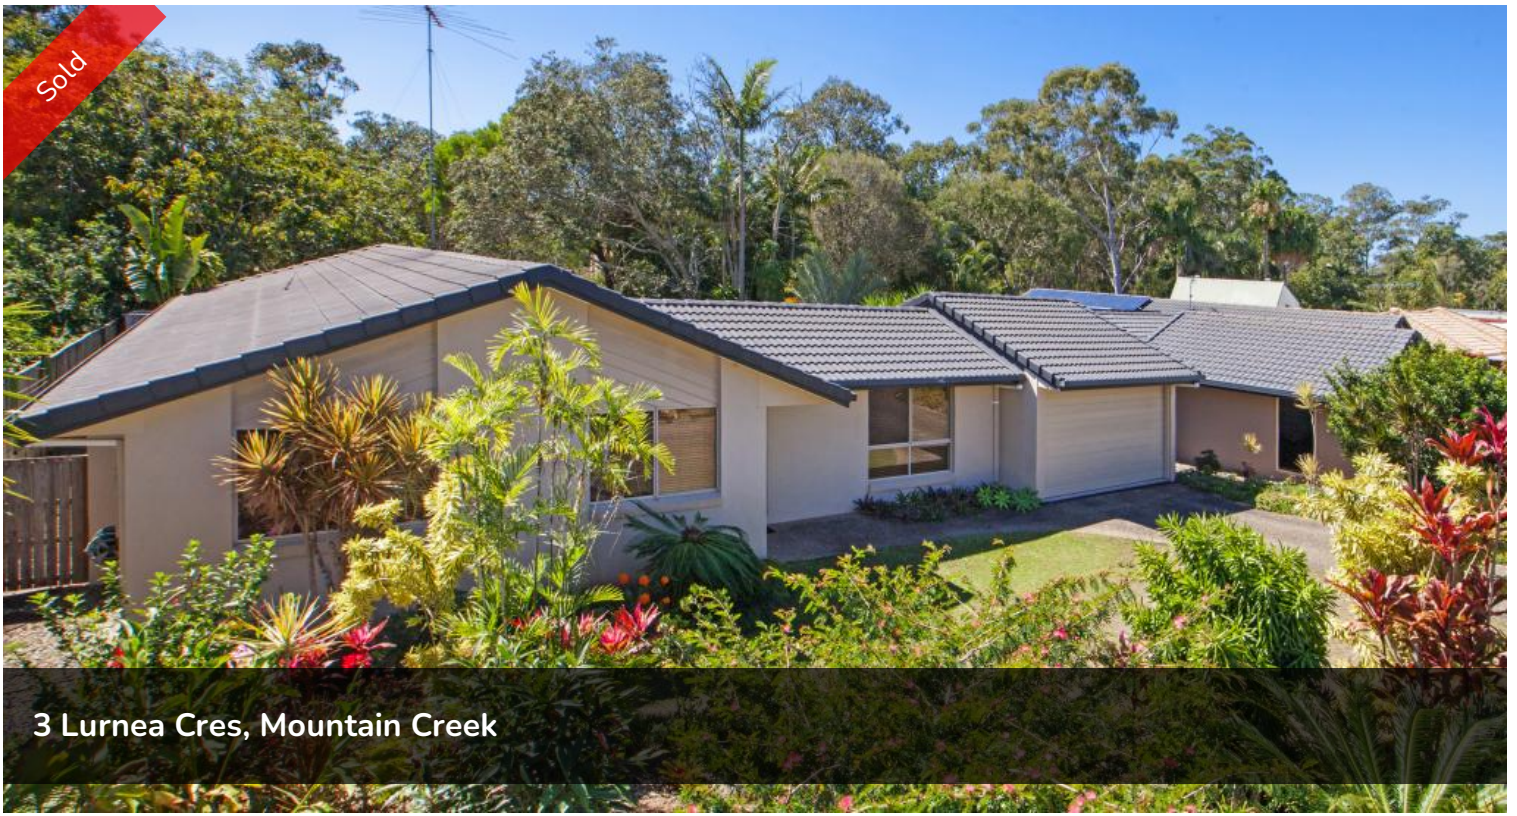

Sold

3 Lurnea Cres, Mountain Creek